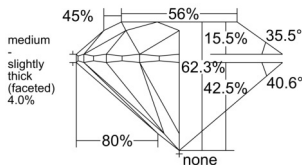

GIA®

FACSIMILE

GIA REPORT 6545031318

Verify this report at GIA.edu

GIA NATURAL DIAMOND DOSSIER®

November 18, 2025
GIA Report Number 6545031318
Shape and Cutting Style ..... Round Brilliant
Measurements ..... 5.22 - 5.25 x 3.26 mm

GRADING RESULTS

Carat Weight ..... 0.55 carat
Color Grade ..... M
Clarity Grade VS1
Cut Grade ..... Excellent

ADDITIONAL GRADING INFORMATION

Polish ..... Excellent
Symmetry ..... Excellent
Fluorescence ..... Faint
Clarity Characteristics..... Crystal, Cloud, Needle, Pinpoint
Inspection(s): GIA 6545031318

PROPORTIONS

Profile to actual proportions